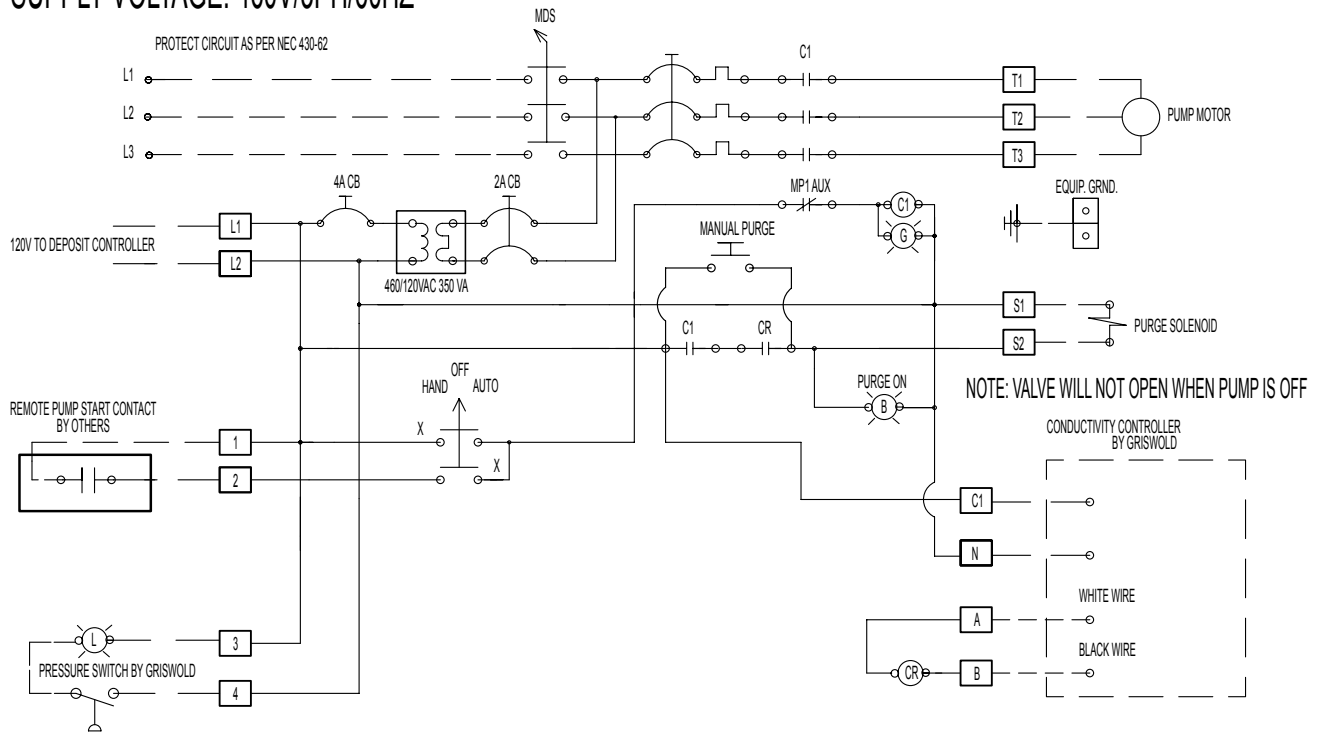

GRISWOLD FILTRATION

WIRING, TSS-B WITH SERVICE LIGHT

SUPPLY VOLTAGE: 460V/3PH/60HZ

SUPPLY VOLTAGE: 575V/3PH/60HZ